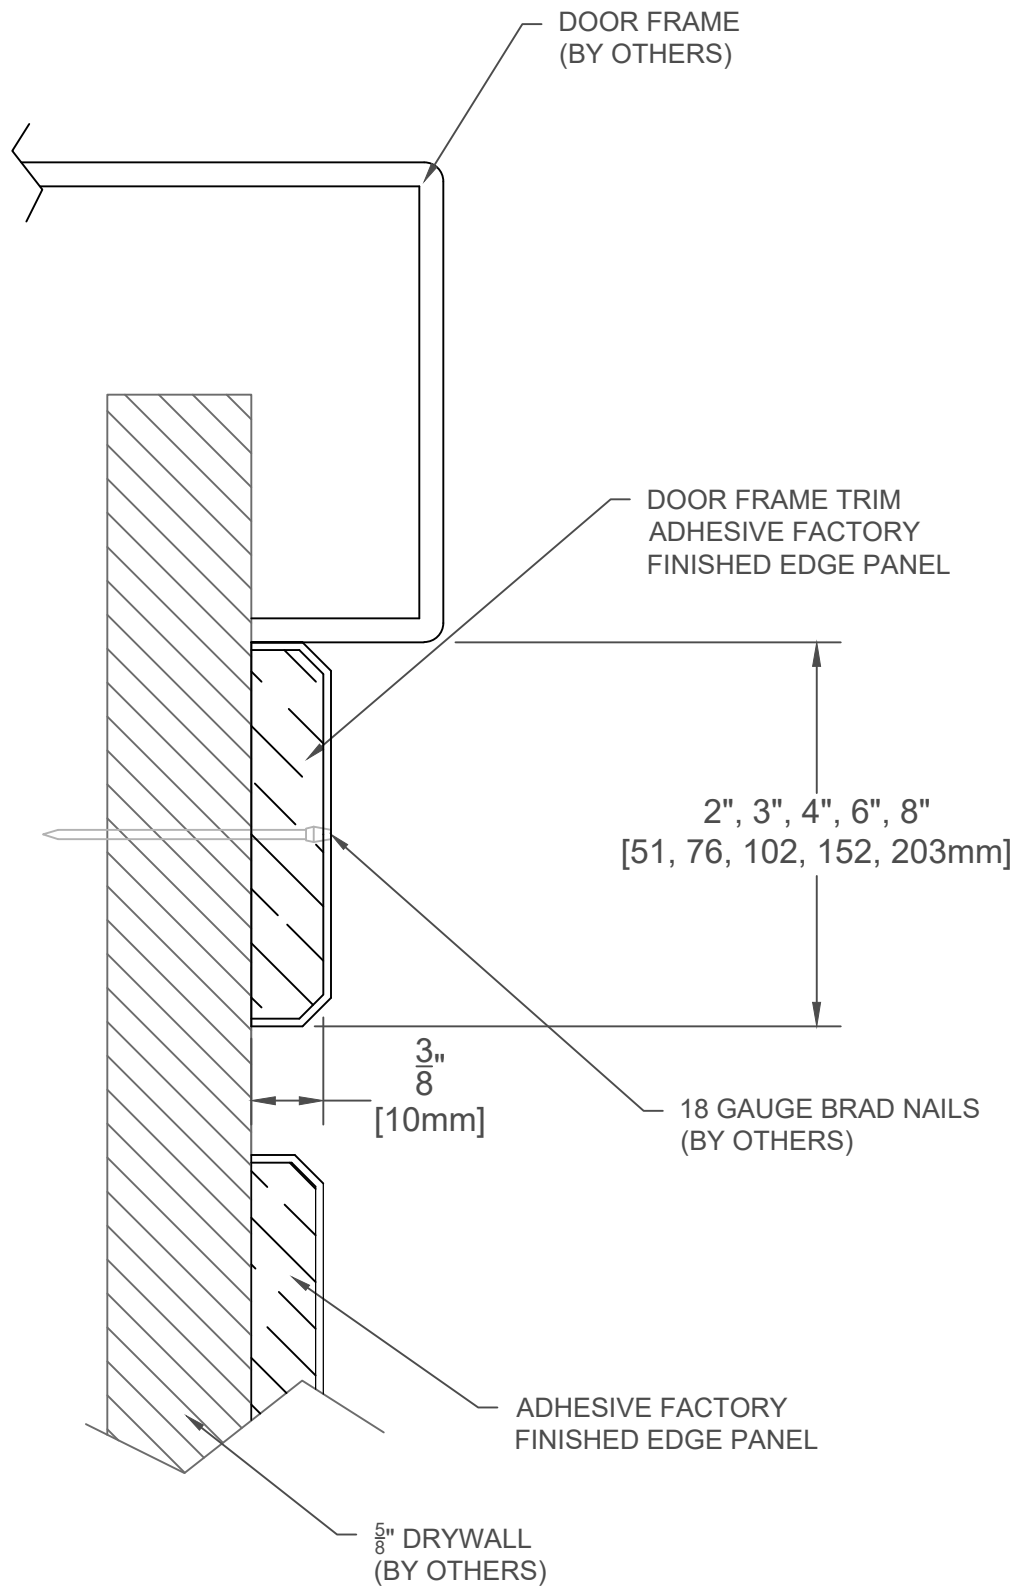

PROJECT:		PALLADIUM WALL PANELS ADHESIVE, FACTORY FINISHED EDGE, INSIDE CORNER TRIM	DATE:	7/1/13	FINISH:
CUSTOMER:			SCALE:	1:1	 For More Information Visit: Inprocorp.com
LOCATION:			DOC:	CADIPC.097/R1	

PROJECT:		PALLADIUM WALL PANELS ADHESIVE, FACTORY FINISHED EDGE, OUTSIDE CORNER TRIM	DATE:	7/1/13
CUSTOMER:			SCALE:	1:1
LOCATION:			DOC:	CADIPC.097/R1
			FINISH:  For More Information Visit: Inprocorp.com	