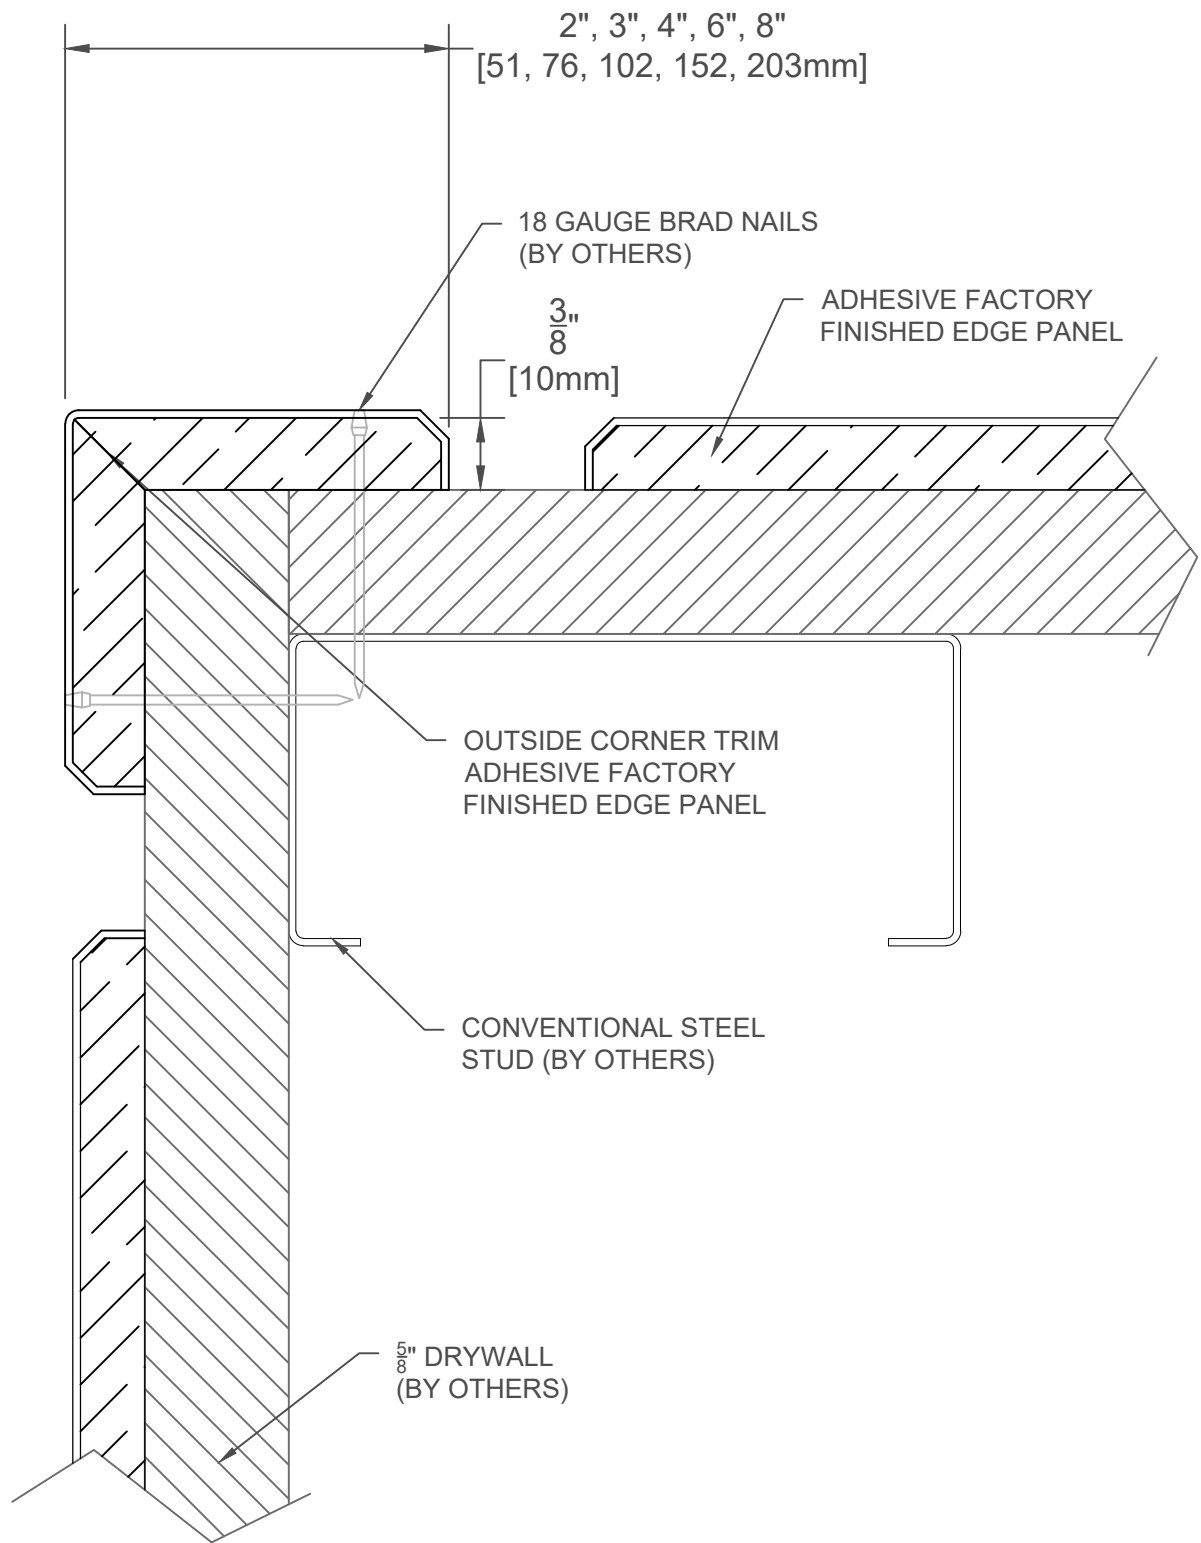

PROJECT:		PALLADIUM WALL PANELS ADHESIVE, FACTORY FINISHED EDGE, INSIDE CORNER TRIM	DATE:	7/1/13	FINISH:
CUSTOMER:			SCALE:	1:1	 For More Information Visit: Inprocorp.com
LOCATION:			DOC:	CADIPC.097/R1	

PROJECT:		PALLADIUM WALL PANELS ADHESIVE, FACTORY FINISHED EDGE, OUTSIDE CORNER TRIM	DATE:	7/1/13
CUSTOMER:			SCALE:	1:1
LOCATION:			DOC:	CADIPC.097/R1
			FINISH:  For More Information Visit: Inprocorp.com	