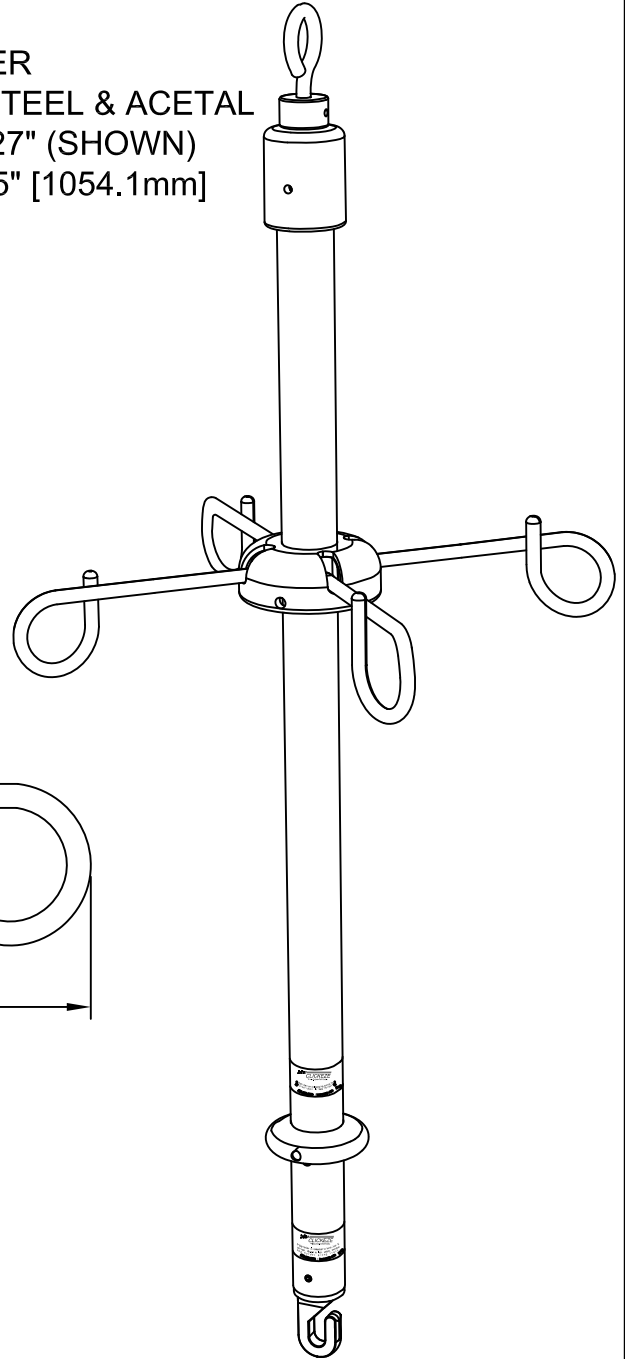

CE9505  
IV FIVE-BAG HOLDER  
MAT.: STAINLESS STEEL & ACETAL  
CLOSED LENGTH: 27" (SHOWN)  
OPEN LENGTH: 41.5" [1054.1mm]

**CLICKEZE**<sup>®</sup>  
PRIVACY SYSTEMS

DATE: 06/26/12  
SCALE: 1:2  
DOC.CADCZ.015/rev1

IV HOLDER  
FIVE-BAG

**inpro.**<sup>®</sup>