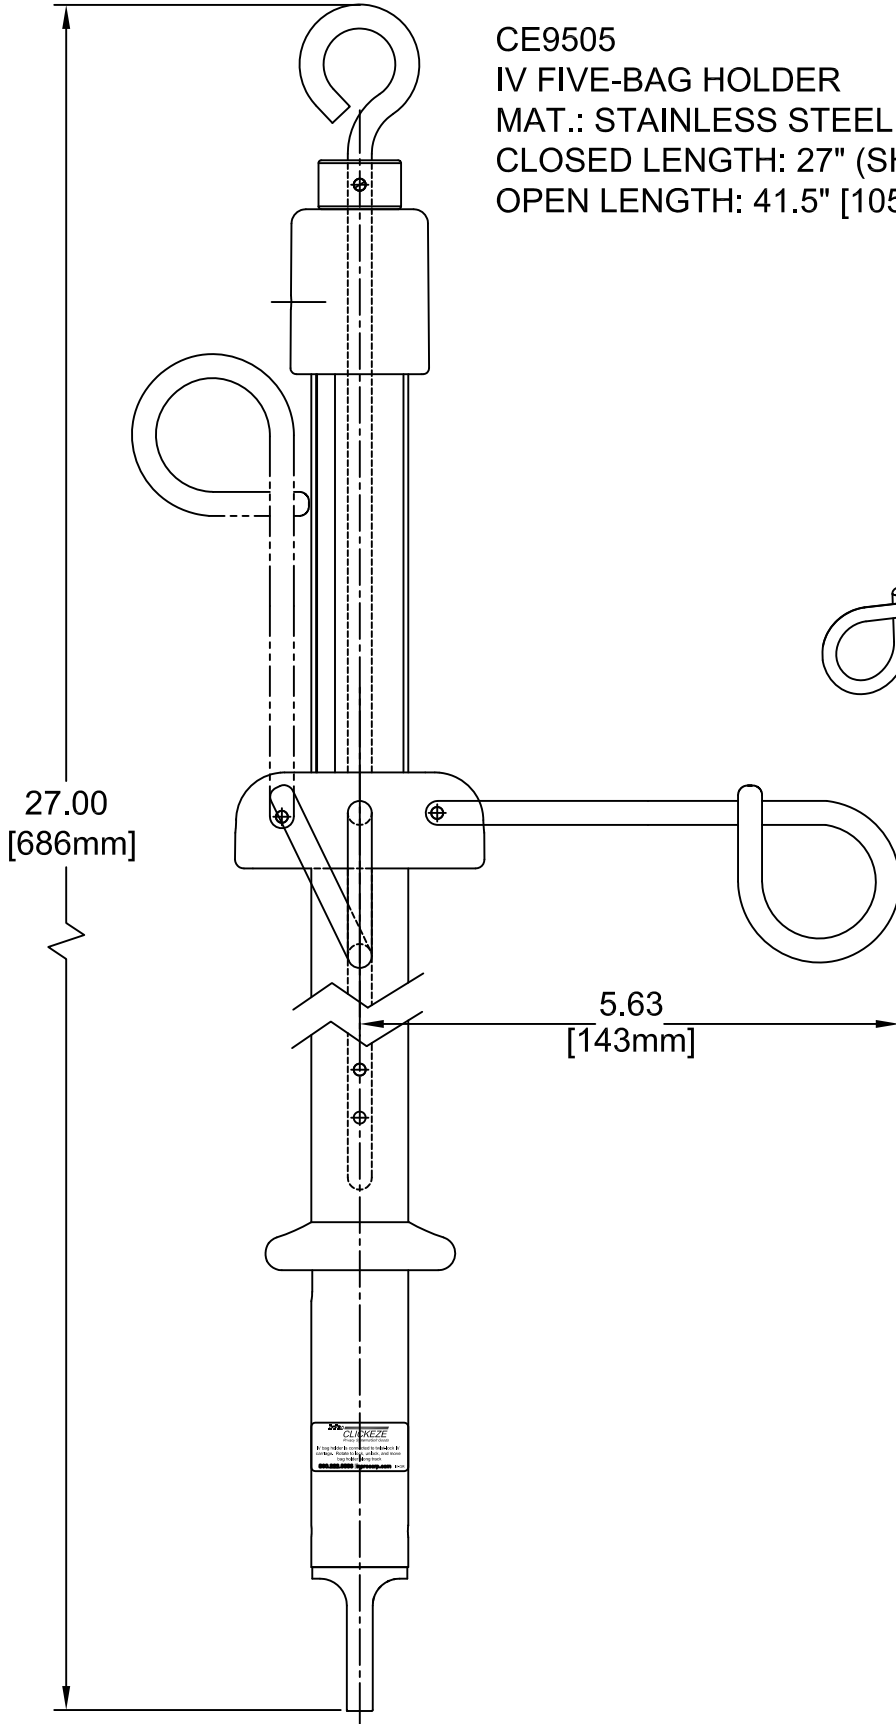

CE9505  
IV FIVE-BAG HOLDER  
MAT.: STAINLESS STEEL & ACETAL  
CLOSED LENGTH: 27" (SHOWN)  
OPEN LENGTH: 41.5" [1054.1mm]

**CLICKEZE**<sup>®</sup>  
PRIVACY SYSTEMS

DATE: 06/26/12  
SCALE: 1:2  
DOC.CADCZ.015/rev1

IV HOLDER  
FIVE-BAG

**inpro.**<sup>®</sup>