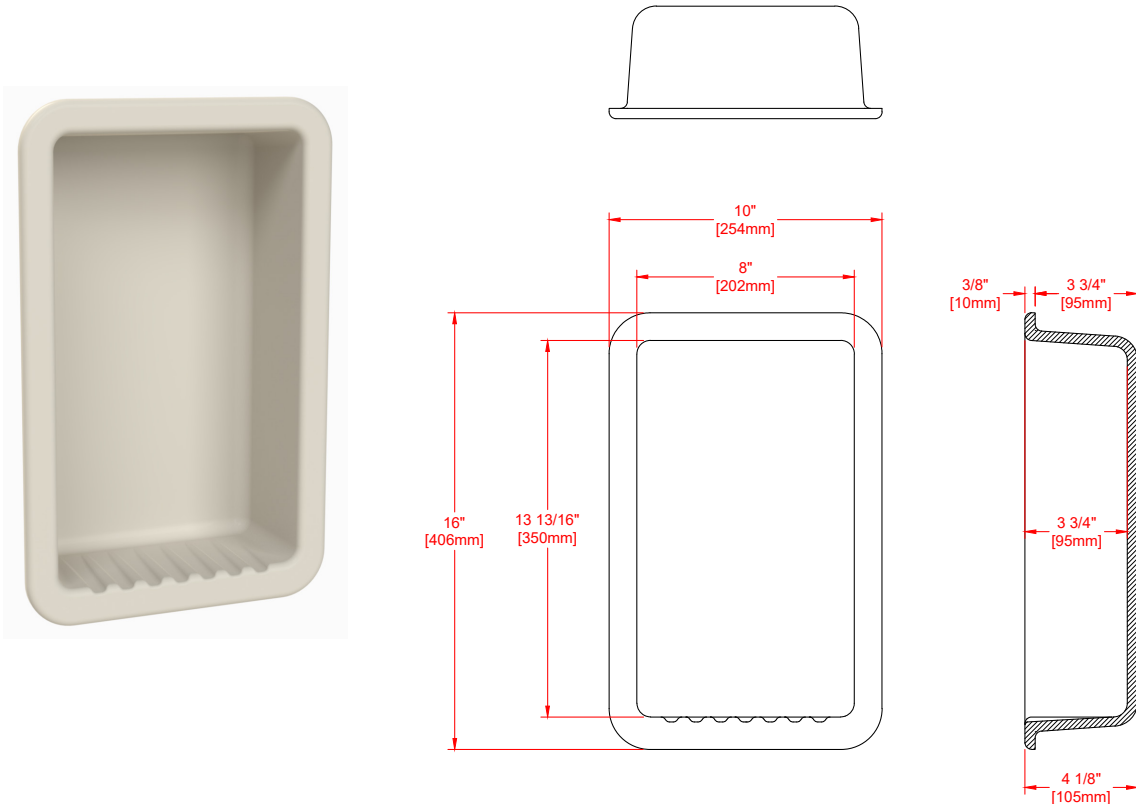

10"x16" Toiletry Niche (Prism™)

Technical Information

Part Number: EN1016TNICHE

Dimensions: 10"x16"

Installation Method: Recessed

Material: Prism™ Solid Surface

Properties:

- Naturally anti-microbial material
- Design to hold large soap/shampoo bottles
- Suitable for installation in/on most wall claddings materials

Available Colors:

- Standard Prism™ color options for shower bases and caddies including all class A and A1 colors with limited B color options.

Template:

- 10X16 Toiletry Niche Template - IPC.3203

IPC.3488/REV.1