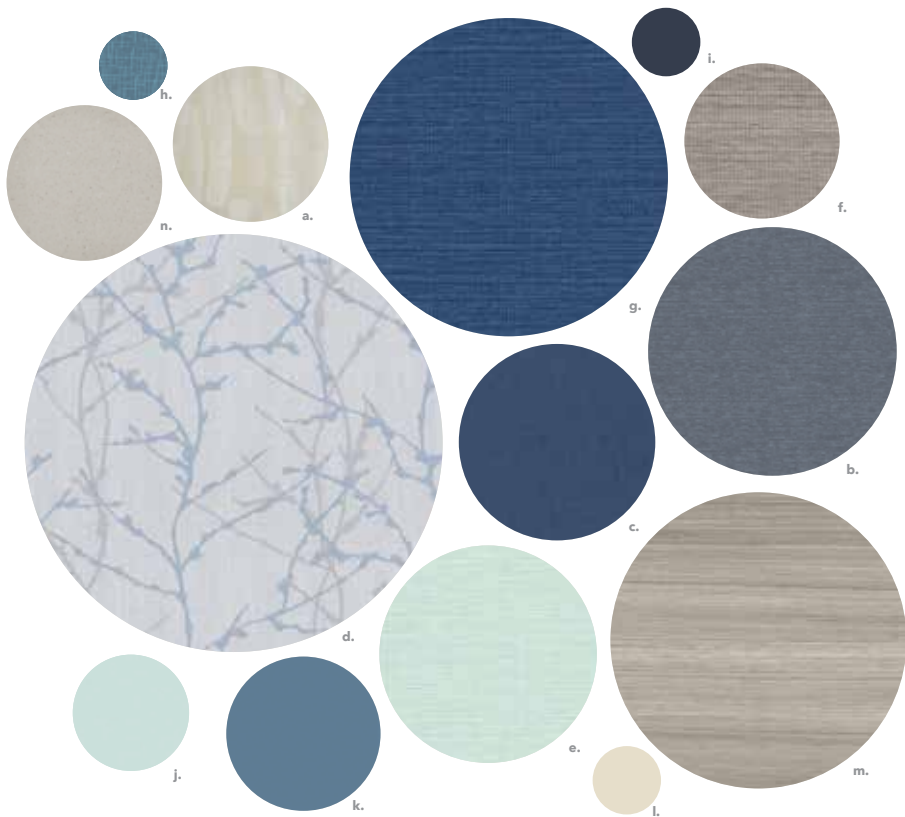

Contemplation Palette

from the 2020 centered collection

obsessed with protecting buildings™

inpro®

Contemplation Palette

The Contemplation Palette draws from isolated natural settings - mountainous landscapes, flowing waters and awe-inspiring skies - with tranquil, adaptive solids on a backdrop of deep blues and patina patterns.

Fabric

- a. flare, noble
- b. aloft, timber
- c. happy hour, blue monday
- d. thicket, stream

Ricochet® Wallcovering

- e. tempo, elated blue
- f. tempo, deep blue sea
- g. tempo, copper cocoa

Wall Protection

- h. entwine, aquamarine
- i. storm cloud
- j. **new!** porcelain blue
- k. skylight
- l. clam shell
- m. smoked stratus

Prism™ Solid Surface

- n. **new!** stratus

Order FREE samples at [inpro.com](https://www.inpro.com) for a more accurate color representation.