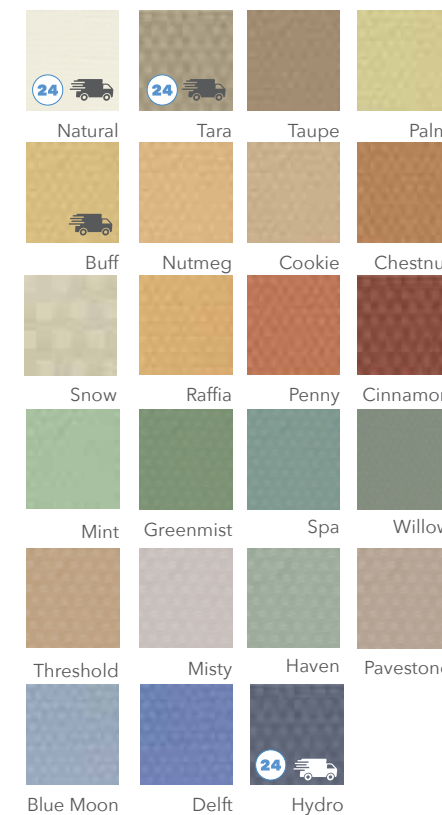

bronze fabrics | $

Boardwalk

Width: 72" (182.88cm)
Repeat: .63" (1.6cm) H x .5" (1.27cm) V
Shown: Railroaded
Woven: 100% Polyester, Visa® Finish
(Visa® finish resists stains so dirt and discoloration disappear after washing.)
Boardwalk fabric is treated with an antimicrobial agent that inhibits and controls mold and mildew growth.

Madison

Width: 72" (182.88cm)
Repeat: 1" (3cm) H x 0.07" (.18cm) V
Shown: Vertically Seamed
Woven: 52% Repreve® Post-Consumer Polyester, 48% Polyester
(Visa® finish resists stains so dirt and discoloration disappear after washing.)
Madison fabric is treated with an antimicrobial agent that inhibits and controls mold and mildew growth.

Orbitz 2

Width: 72"(182.88cm)
Repeat: 0" (0cm) H x 0"(0cm) V
Shown: Railroaded
Woven: 100% Polyester
(Visa® finish resists stains so dirt and discoloration disappear after washing.)
Orbitz fabric is treated with an antimicrobial agent that inhibits and controls mold and mildew growth.

Simplicity

Width: 72" (182.88cm)
Repeat: 0" (0cm) H x 0" (0cm) V
Shown: Railroaded
Woven: 100% Polyester, FR, Visa® Finish
(Visa® finish resists stains so dirt and discoloration disappear after washing.)
Simplicity fabric is treated with an antimicrobial agent that inhibits and controls mold and mildew growth.

Spunk

Width: 72" (182.88cm)
Repeat: 0" (0cm) H x 0" (0cm) V
Shown: Railroaded
Woven: 100% FR Blend Polyester, Anti-microbial, Anti-bacterial

Tic Tac

Width: 72" (182.88cm)
Repeat: 1" (2.54cm) H x 1" (2.54cm) V
Shown: Railroaded
Woven: 100% Polyester, FR
Tic Tac fabric is treated with an antimicrobial agent that inhibits and controls mold and mildew growth.