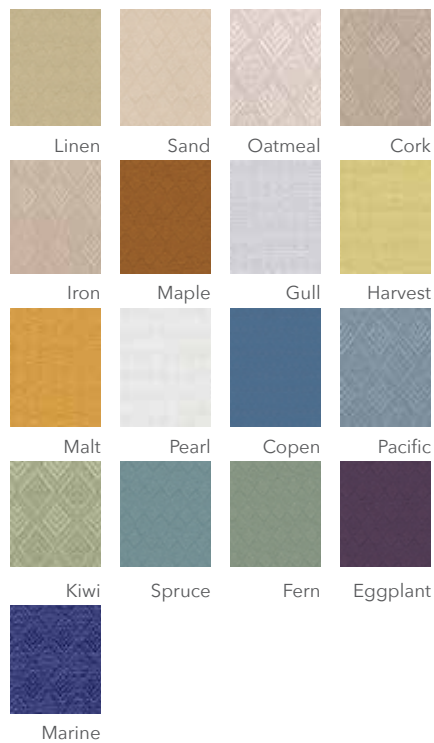

Sustainable Fabric Quick Ship Fabric In Stock (24 Hour Curtain) Exclusive Fabric

Order FREE samples at inpro.com for a more accurate color representation.

All fabrics are Fire Rated. Use for bedspreads, cubicle curtains, shower curtains* + window treatments.
*Recommended to use with a liner when used as a shower curtain

Disposable Curtains

For areas that require frequent curtain change outs, disposable curtains are a great option. Not only do they cost less than traditional fabric curtains, but they save you time and money associated with laundering.

- 100% recyclable/disposable
- Includes polyester mesh and velcro tie back*
- Snap panel option available to make change outs easier—use with EZE-Swap® Mesh Header
- Individually packaged, sold in cases of 12
- NFPA 701