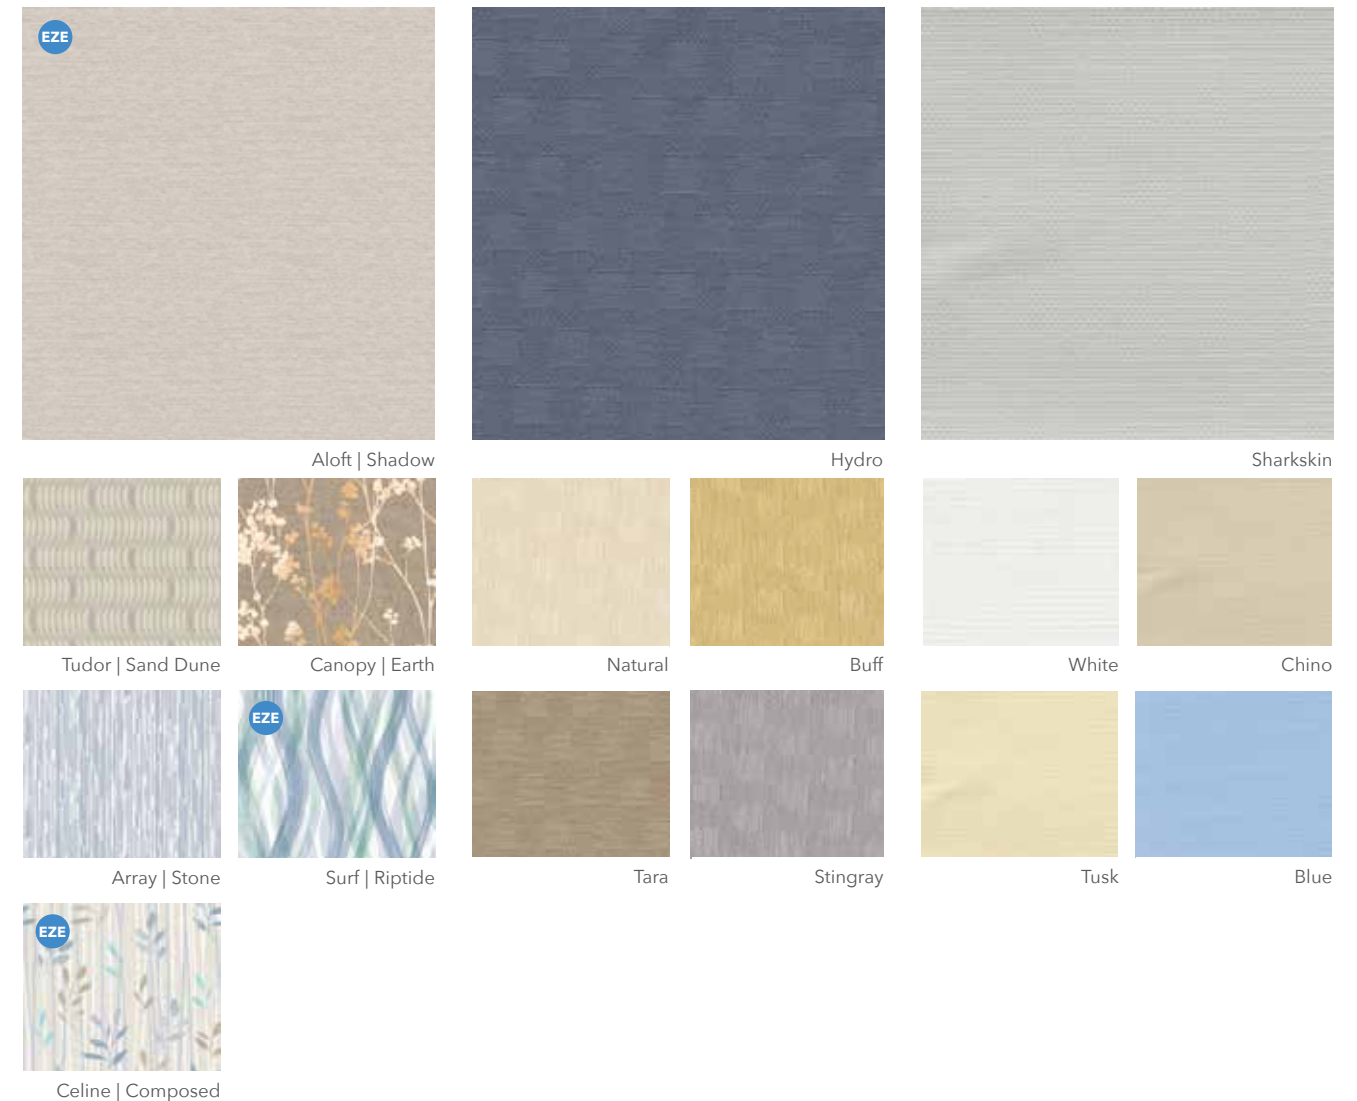

Maximum order size for 5 day shipping is 20 curtains made from our in-stock fabrics. Lead times vary for products not in stock. Colors and patterns are subject to availability. Contact your sales rep for specific lead times.