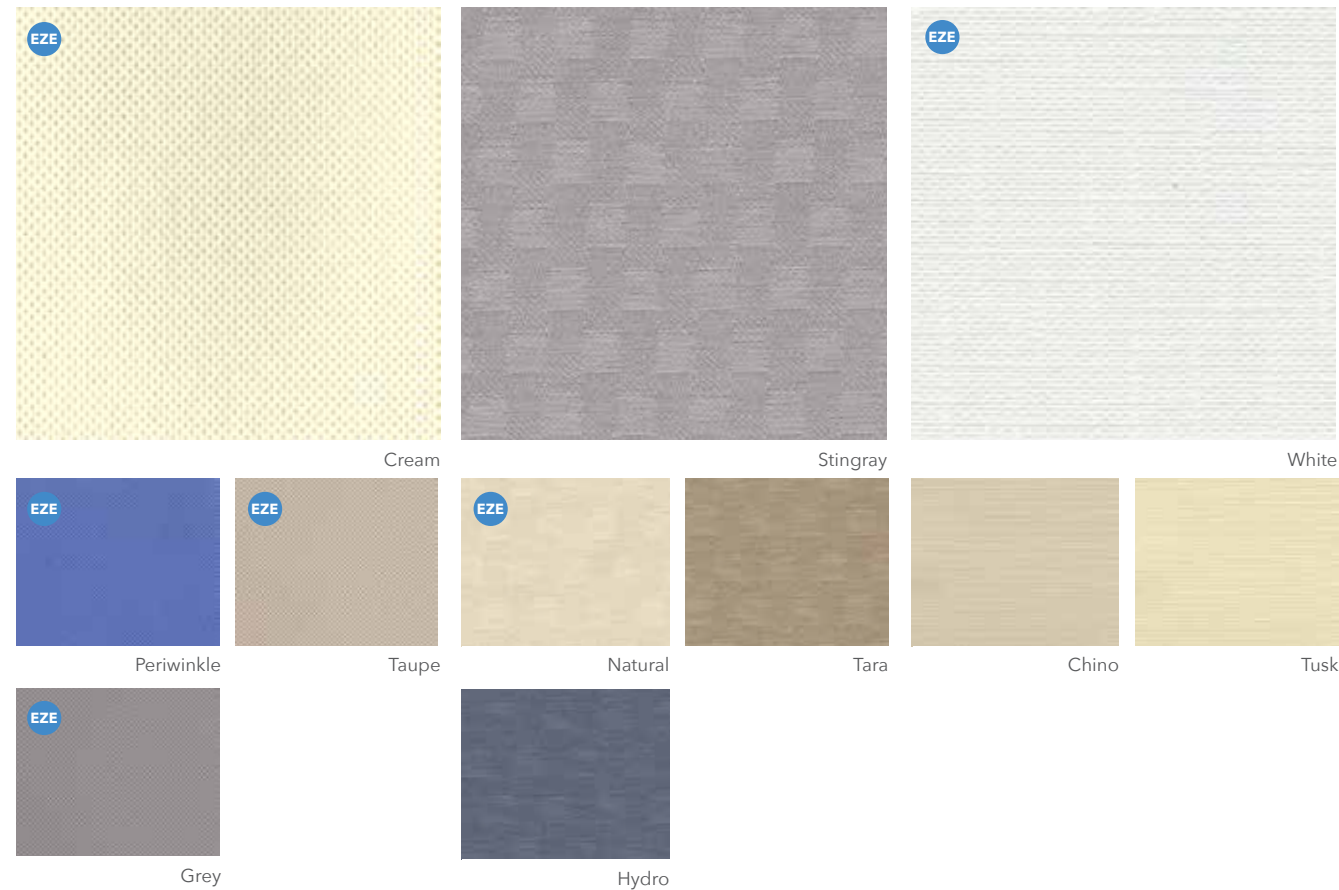

Get what you need... **fast!**

In-Stock Curtains: Ships in 24 hours

Our pre-made curtains ship in 24 hours. Standard sizes and select colors only.

Disposable Curtains

Sizes: 8' (2.44m) ceiling – 94" (2.39m) W x 81" (2.06m) H with 20" Mesh or 9' (2.74m) ceiling – 94" (2.39m) W x 93" (2.36m) H with 26" Mesh

Woven: 100% non-woven polypropylene.

Simplicity

Sizes: 8' (2.44m) ceiling: 68" (172.72cm) W x 81" (205.7cm) H, includes 20" (50.8cm) mesh or 9' (2.74m) ceiling: 68" (172.72cm) W x 93" (236.2cm) H, includes 22" (55.8cm) mesh

Woven: 100% Polyester FR with Visa® finish

Super Bio Stat™ Shower Curtain

Sizes: 42" (106.7cm) W x 70" (177.8cm) H or 72" (182.88cm) W x 70" (177.8cm) H

Woven: Heavy-duty vinyl

EZE Available in pre-made EZE-Swap panels. Ships in 24 hours.

For full offering of colors and to order FREE samples for a more accurate color representation, visit inpro.com/curtains23

Quick Ship Fabrics: Ships in 5 days

Up to 20 custom curtains made with our best-selling fabrics will ship within 5 days.

Shield by Panaz®

Liquid repellent, stain resistant + antimicrobial to inhibit the growth of mold + mildew.

Non-Woven: 100% flame retardant polyester modified with molecular antimicrobial and liquid repellent technologies.

Simplicity

Stain resistant + antimicrobial to inhibit the growth of mold + mildew.

Woven: 100% Polyester FR with Visa® finish

Visa® finish resists stains so dirt and discoloration disappear after washing. Simplicity fabric is treated with an antimicrobial agent that inhibits and controls mold and mildew growth.

Super Bio Stat™ Shower Curtain

Durable, stain resistant + antimicrobial to inhibit the growth of mold + mildew.

Woven: Heavy-duty vinyl