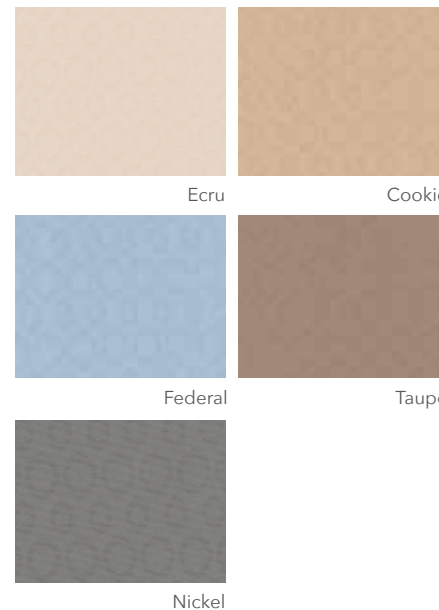

bronze fabrics | $

Boardwalk

Width: 72" (182.88cm)
Repeat: .63" (1.6cm) H x .5" (1.27cm) V
Shown: Railroaded
Woven: 100% Polyester, Visa® Finish
(Visa® finish resists stains so dirt and discoloration disappear after washing.)
Boardwalk fabric is treated with an antimicrobial agent that inhibits and controls mold and mildew growth.

Madison

Width: 72" (182.88cm)
Repeat: 1" (3cm) H x 0.07" (.18cm) V
Shown: Vertically Seamed
Woven: 52% Repreve® Post-Consumer Polyester, 48% Polyester
(Visa® finish resists stains so dirt and discoloration disappear after washing.)
Madison fabric is treated with an antimicrobial agent that inhibits and controls mold and mildew growth.

Orbitz 2

Width: 72"(182.88cm)
Repeat: 0" (0cm) H x 0"(0cm) V
Shown: Railroaded
Woven: 100% Polyester
(Visa® finish resists stains so dirt and discoloration disappear after washing.)
Orbitz fabric is treated with an antimicrobial agent that inhibits and controls mold and mildew growth.

Simplicity

Width: 72" (182.88cm)
Repeat: 0" (0cm) H x 0" (0cm) V
Shown: Railroaded
Woven: 100% Polyester, FR, Visa® Finish
(Visa® finish resists stains so dirt and discoloration disappear after washing.)
Simplicity fabric is treated with an antimicrobial agent that inhibits and controls mold and mildew growth.

Spunk

Width: 72" (182.88cm)
Repeat: 0" (0cm) H x 0" (0cm) V
Shown: Railroaded
Woven: 100% FR Blend Polyester, Anti-microbial, Anti-bacterial

Tic Tac

Width: 72" (182.88cm)
Repeat: 1" (2.54cm) H x 1" (2.54cm) V
Shown: Railroaded
Woven: 100% Polyester, FR
Tic Tac fabric is treated with an antimicrobial agent that inhibits and controls mold and mildew growth.