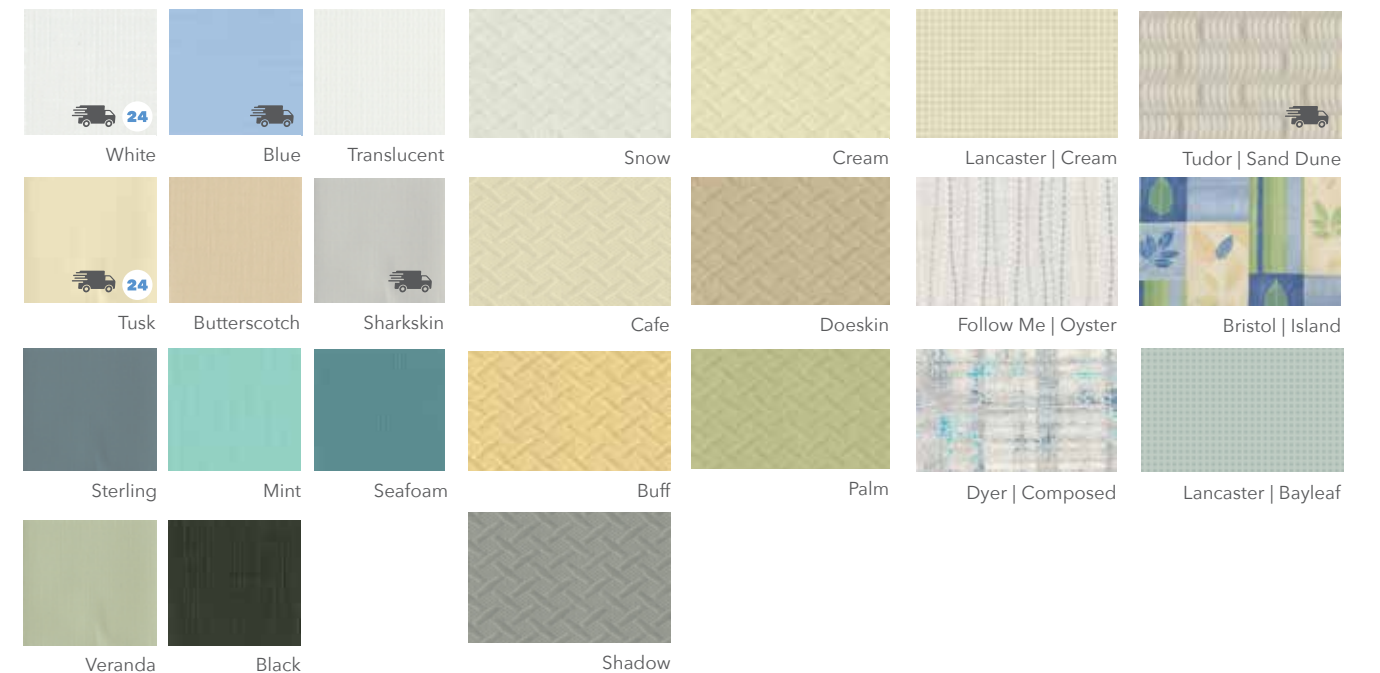

*Recommended to use with a liner

Talk to Me | Pep Talk

Quick Ship Fabric In Stock (24 Hour Curtain)

For full offering of colors and to order FREE samples for a more accurate color representation, visit inpro.com