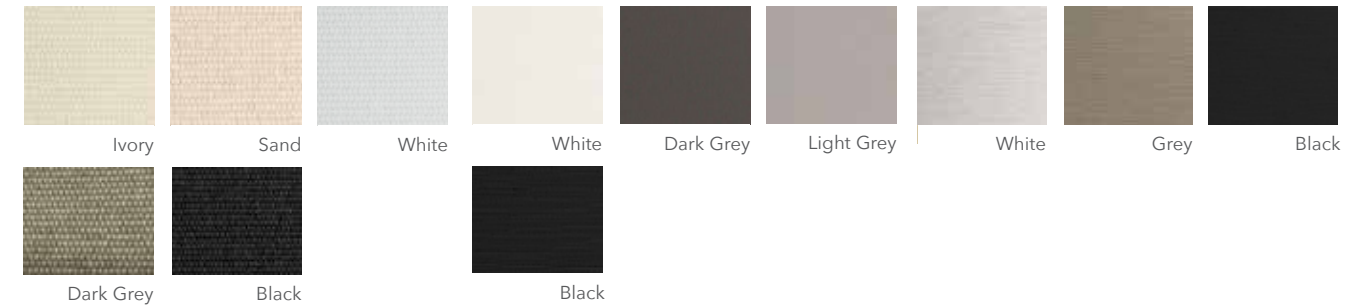

White/Grey

White White/Sand Grey

Grey/Black Black

35X Screen

Openness: 1%, 3%, 5%
Composed: 75% PVC, 25% Polyester
Pattern: Broken Twill Weave

Light Grey

White White/Sand Bronze

Dark Grey Black

Openness: 0%
Composed: 75% Vinyl, 25% Fiberglass

Grey/White

762 Blackout

Openness: 0%
Composed: 100% Polyester with White Acrylic Coated Back

Dark Grey

772 Blackout

Openness: 0%
Composed: 100% Polyester with White Acrylic Coated Back

Light Grey

770 GC Blackout

Openness: 0%
Composed: 100% Polyester with Grey Acrylic Coated Back

Sand

784 Blackout

Openness: 0%
Composed: 100% Polyester with White Acrylic Coated Back

Sand

GG GREENGUARD® Pb Lead-Free PVC - Free OEKO - TEX